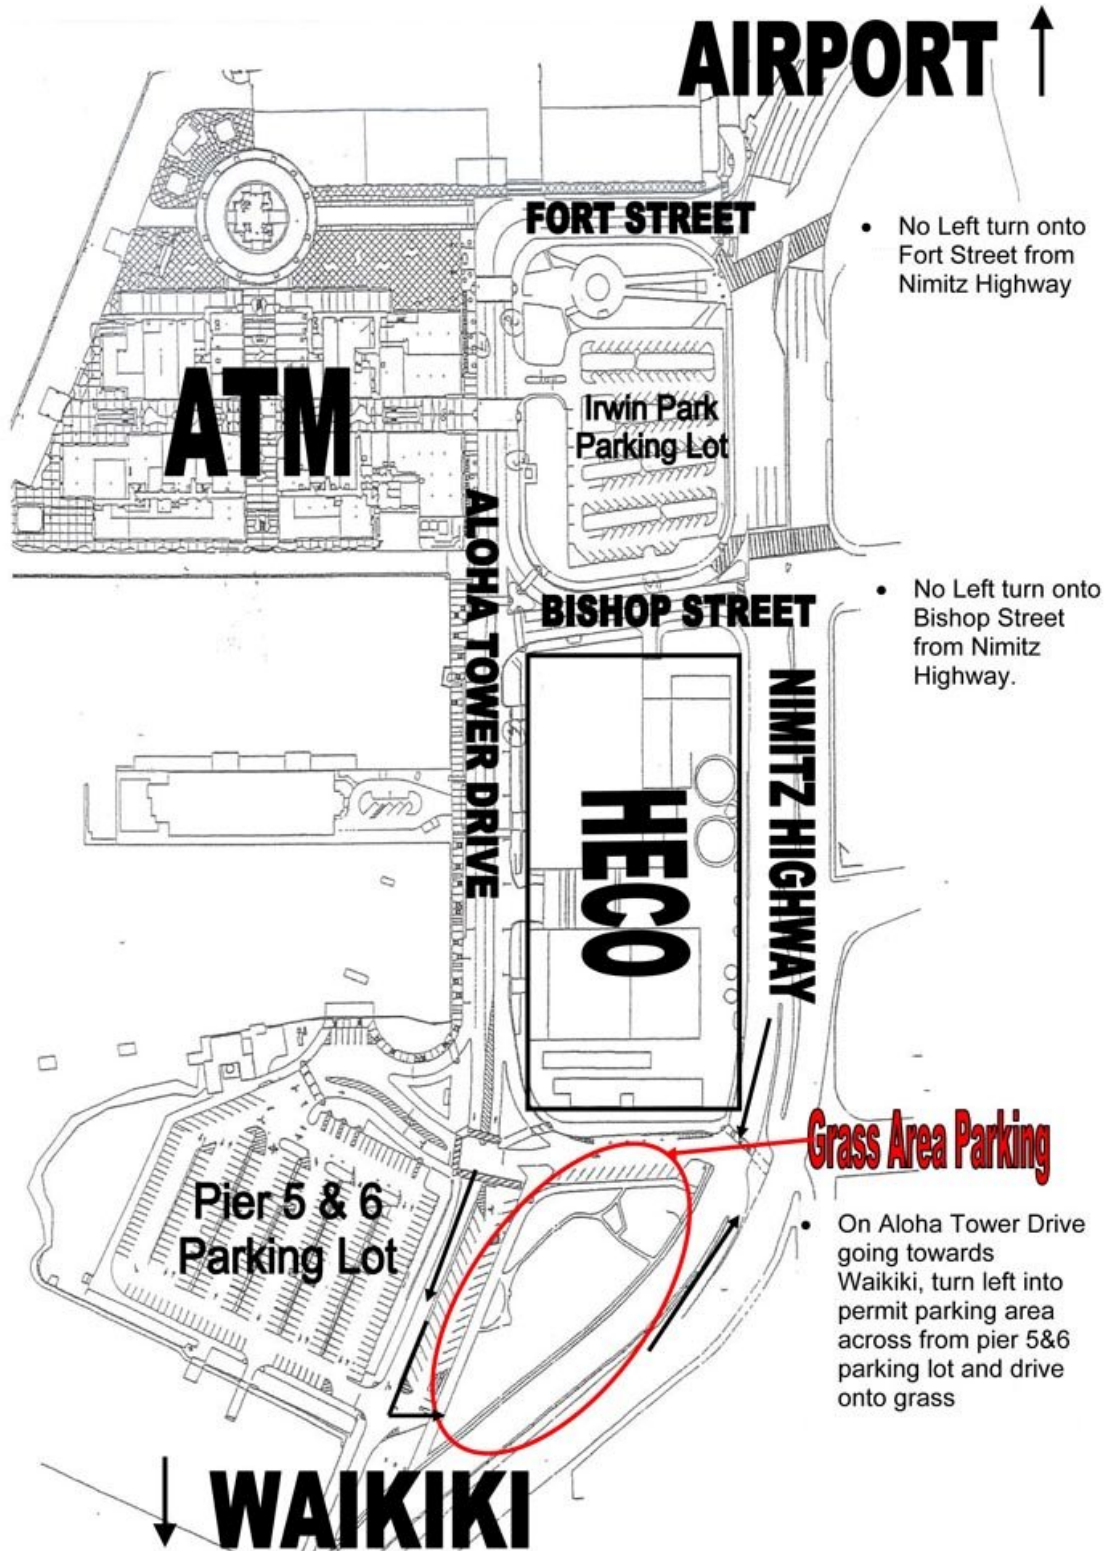

# THE BUILD THE TRACK! MOTORSPORTS SHOW

AT ALOHA TOWER MARKETPLACE

**JUNE 3RD**  
10AM-4PM SUNDAY

**THE**  
**BUILD THE TRACK!**  
**MOTORSPORTS SHOW**  
AT ALOHA TOWER MARKETPLACE

**JUNE 3RD**  
10AM-4PM SUNDAY

**THE**  
**BUILD THE TRACK!**  
**MOTORSPORTS SHOW**  
AT ALOHA TOWER MARKETPLACE

**JUNE 3RD**  
10AM-4PM SUNDAY

**THE**  
**BUILD THE TRACK!**  
**MOTORSPORTS SHOW**  
AT ALOHA TOWER MARKETPLACE

**JUNE 3RD**  
**10AM-4PM SUNDAY**

**ADDITIONAL PARKING FOR THE ALOHA TOWER MARKETPLACE**

**Nearby Downtown Parking Garages**  
**Weekday Evenings after 5:00 pm and Weekends.**

See Parking Attendant at the Location You Choose for the Current Parking Rates.

**JUNE 30**  
10AM-4PM **SUNDAY**

**THE**  
**BUILD THE TRACK!**  
**MOTORSPORTS SHOW**  
AT ALOHA TOWER MARKETPLACE

**JUNE 3RD**  
10AM-4PM SUNDAY