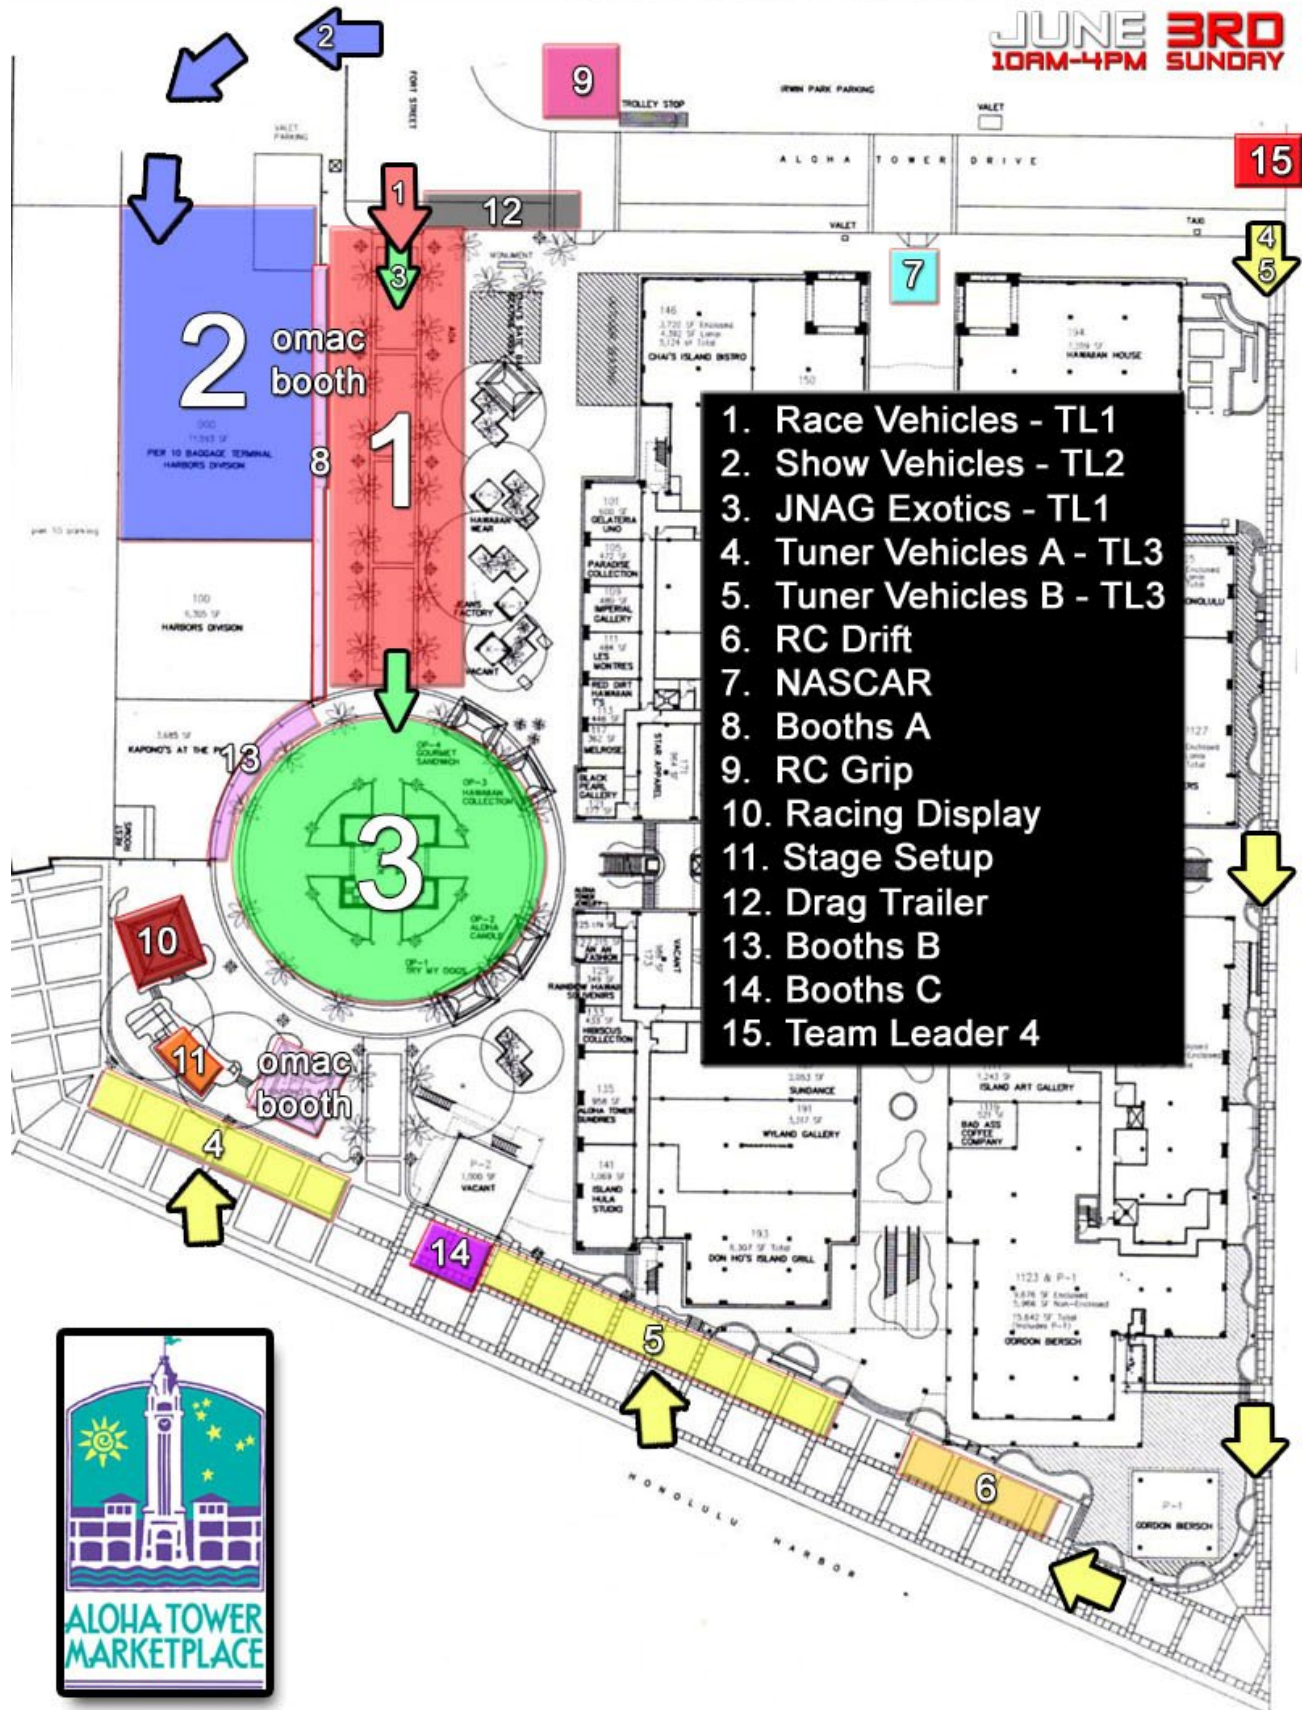

THE BUILD THE TRACK! MOTORSPORTS SHOW

AT ALOHA TOWER MARKETPLACE

JUNE 3RD
10AM-4PM SUNDAY