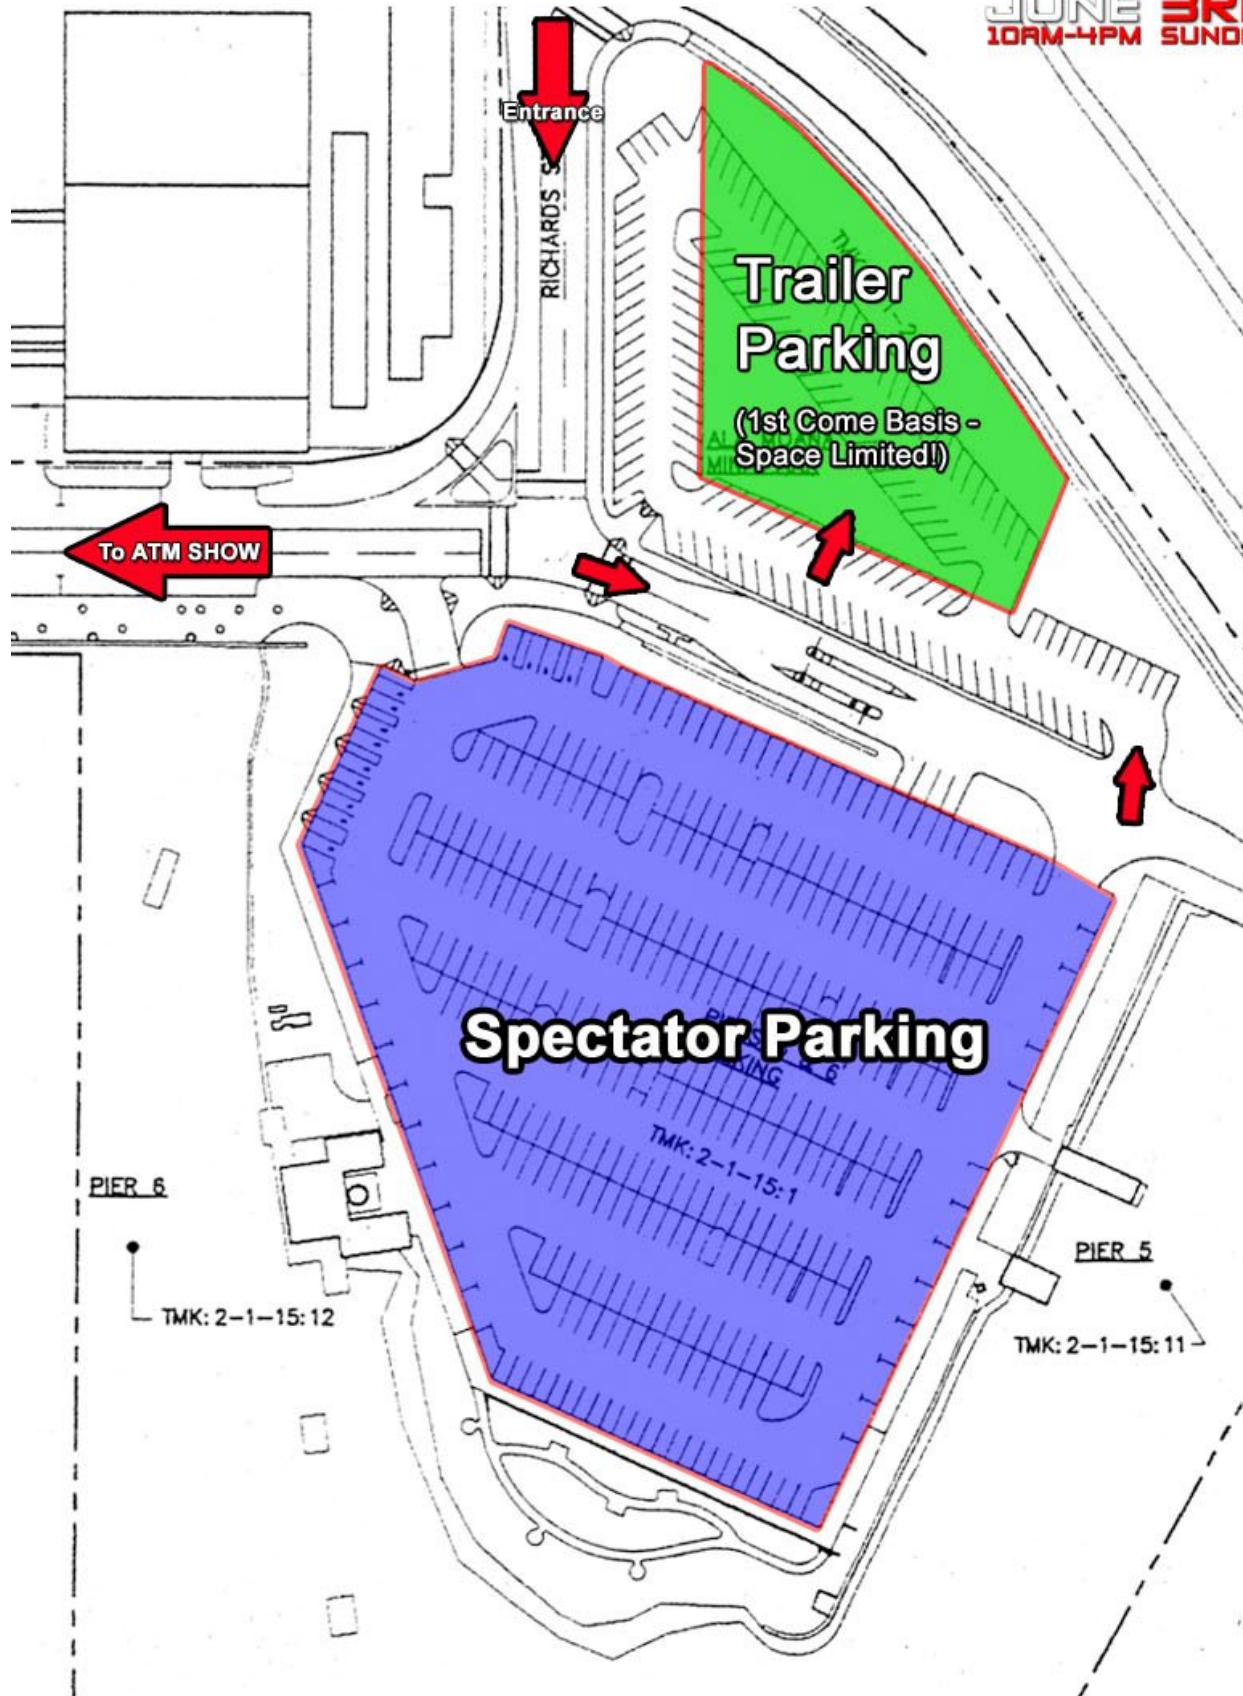

# THE BUILD THE TRACK! MOTORSPORTS SHOW

AT ALOHA TOWER MARKETPLACE

**JUNE 3RD**  
10AM-4PM SUNDAY

**THE**  
**BUILD THE TRACK!**  
**MOTORSPORTS SHOW**  
AT ALOHA TOWER MARKETPLACE

**JUNE 3RD**  
10AM-4PM SUNDAY

**THE**  
**BUILD THE TRACK!**  
**MOTORSPORTS SHOW**  
AT ALOHA TOWER MARKETPLACE

**JUNE 3RD**  
10AM-4PM SUNDAY

**THE**  
**BUILD THE TRACK!**  
**MOTORSPORTS SHOW**  
AT ALOHA TOWER MARKETPLACE

**JUNE 3RD**  
**10AM-4PM SUNDAY**

**ADDITIONAL PARKING FOR THE ALOHA TOWER MARKETPLACE**

**Nearby Downtown Parking Garages**  
**Weekday Evenings after 5:00 pm and Weekends.**

See Parking Attendant at the Location You Choose for the Current Parking Rates.

**JUNE 30**  
10AM-4PM **SUNDAY**

**THE**  
**BUILD THE TRACK!**  
**MOTORSPORTS SHOW**  
AT ALOHA TOWER MARKETPLACE

**JUNE 3RD**  
10AM-4PM SUNDAY