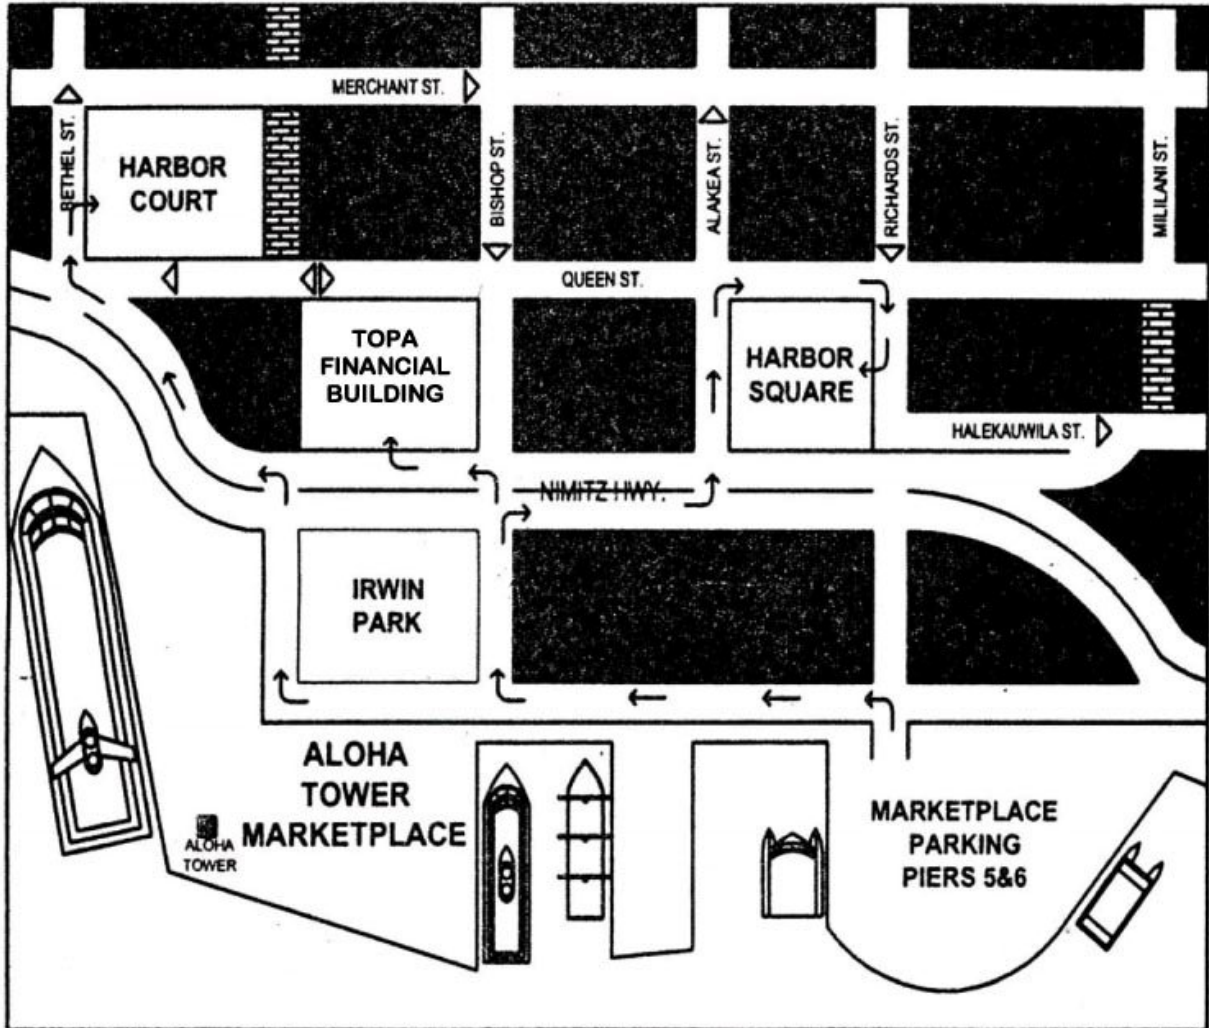

# THE BUILD THE TRACK! MOTORSPORTS SHOW

AT ALOHA TOWER MARKETPLACE

**JUNE 3RD**  
10AM-4PM SUNDAY

**THE**  
**BUILD THE TRACK!**  
**MOTORSPORTS SHOW**  
AT ALOHA TOWER MARKETPLACE

**JUNE 3RD**  
10AM-4PM SUNDAY

**THE**  
**BUILD THE TRACK!**  
**MOTORSPORTS SHOW**  
AT ALOHA TOWER MARKETPLACE

**JUNE 3RD**  
10AM-4PM SUNDAY

**THE**  
**BUILD THE TRACK!**  
**MOTORSPORTS SHOW**  
AT ALOHA TOWER MARKETPLACE

**JUNE 3RD**  
**10AM-4PM SUNDAY**

**ADDITIONAL PARKING FOR THE ALOHA TOWER MARKETPLACE**

**Nearby Downtown Parking Garages**  
**Weekday Evenings after 5:00 pm and Weekends.**

See Parking Attendant at the Location You Choose for the Current Parking Rates.

**JUNE 30**  
10AM-4PM **SUNDAY**

**THE**  
**BUILD THE TRACK!**  
**MOTORSPORTS SHOW**  
AT ALOHA TOWER MARKETPLACE

**JUNE 3RD**  
10AM-4PM SUNDAY